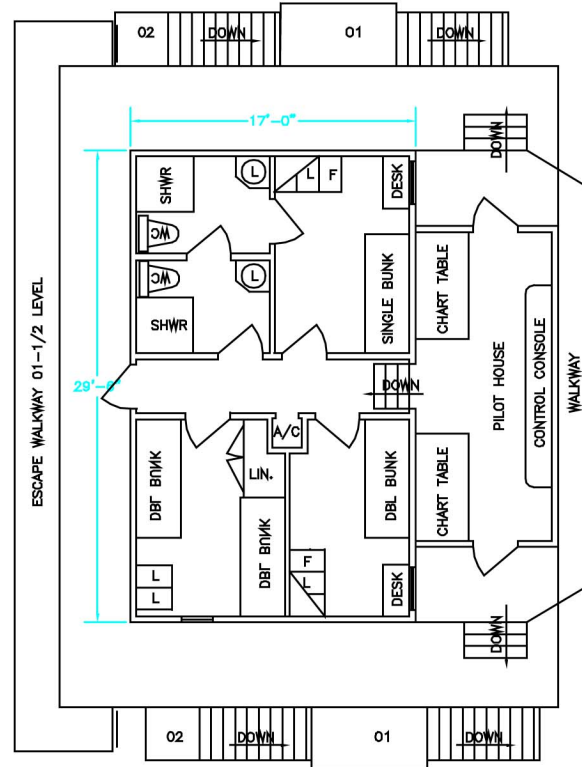

Liftboat Audrey
 Class 175
Quarters Arrangement

GENERAL ARRANGEMENT 01 LEVEL
 SCALE 1/4" = 1'-0"

GENERAL ARRANGEMENT 02 LEVEL
 SCALE 1/4" = 1'-0"

GENERAL ARRANGEMENT 03 LEVEL
 SCALE 1/4" = 1'-0"