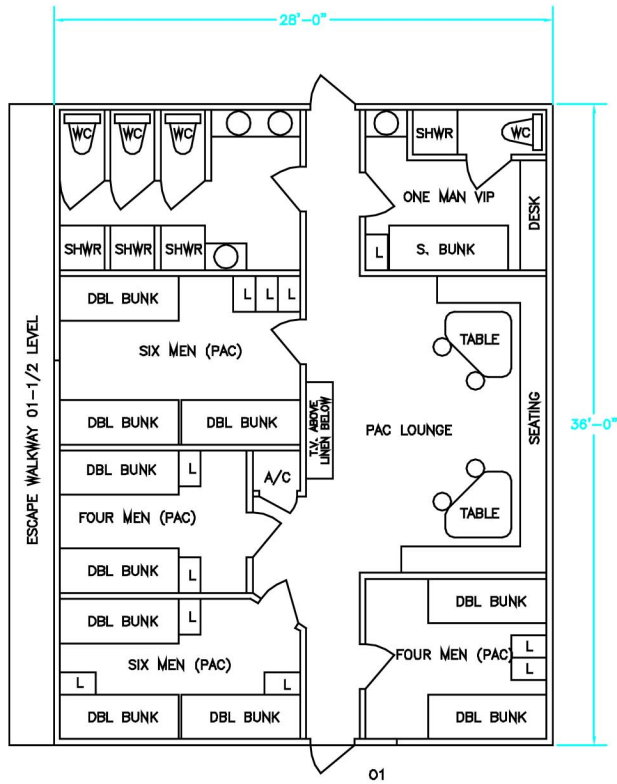

Liftboat Audrey
 Class 175
Quarters Arrangement

GENERAL ARRANGEMENT 01 LEVEL
 SCALE 1/4" = 1'-0"

GENERAL ARRANGEMENT 02 LEVEL
 SCALE 1/4" = 1'-0"

GENERAL ARRANGEMENT 03 LEVEL
 SCALE 1/4" = 1'-0"