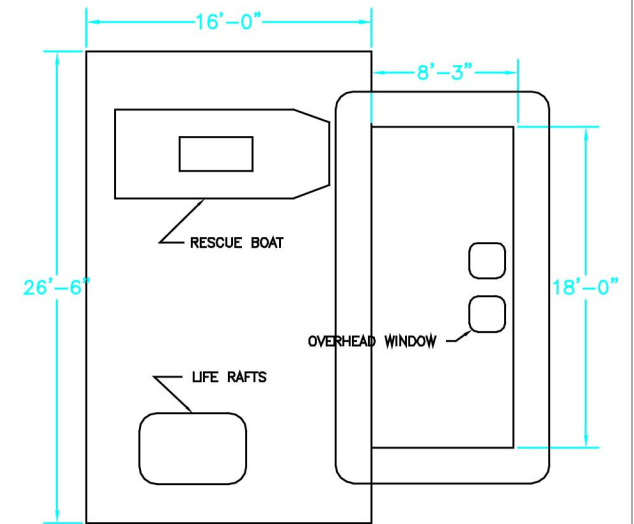

Liftboat Audrey
 Class 175
Quarters Arrangement

GENERAL ARRANGEMENT 01 LEVEL
 SCALE 1/4" = 1'-0"

GENERAL ARRANGEMENT 02 LEVEL
 SCALE 1/4" = 1'-0"

GENERAL ARRANGEMENT 03 LEVEL
 SCALE 1/4" = 1'-0"