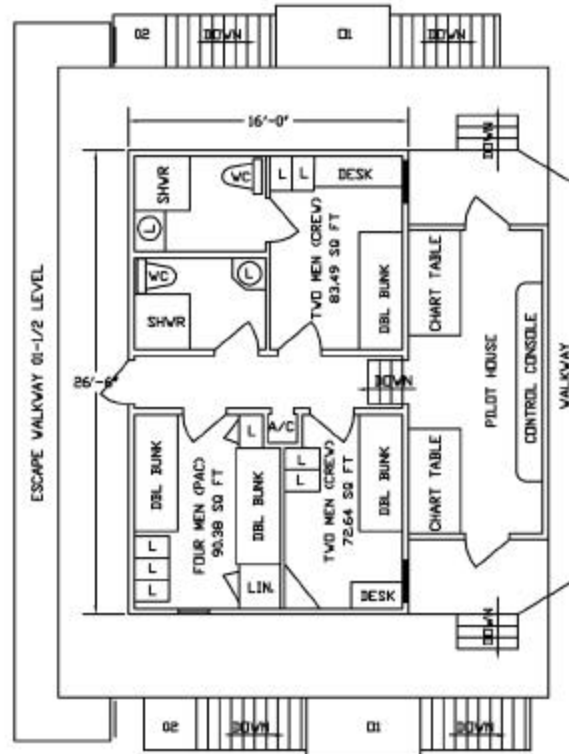

Liftboat Joni
Class 175

Quarters Arrangement

GENERAL ARRANGEMENT 01 LEVEL
SCALE 1/4" = 1'-0"

GENERAL ARRANGEMENT 02 LEVEL
SCALE 1/4" = 1'-0"

GENERAL ARRANGEMENT 03 LEVEL
SCALE 1/4" = 1'-0"