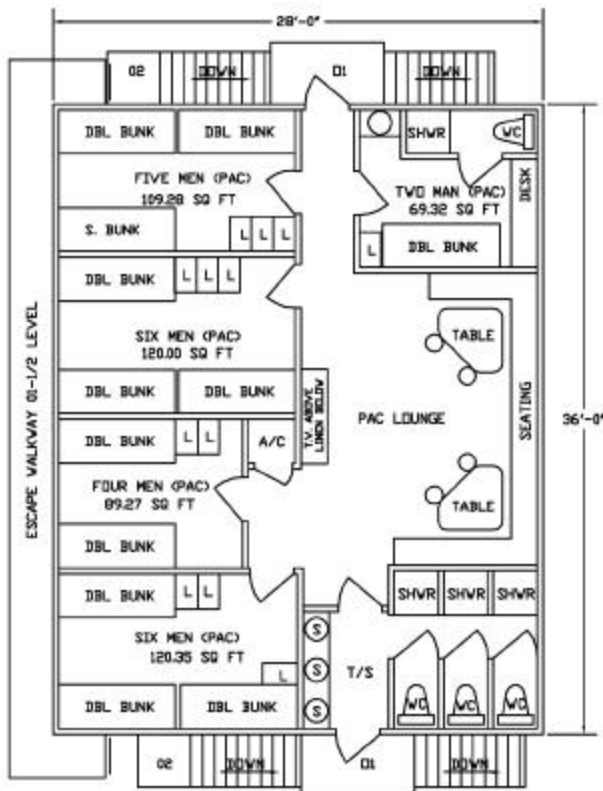

Liftboat Joni
Class 175

Quarters Arrangement

GENERAL ARRANGEMENT 01 LEVEL
SCALE 1/4" = 1'-0"

GENERAL ARRANGEMENT 02 LEVEL
SCALE 1/4" = 1'-0"

GENERAL ARRANGEMENT 03 LEVEL
SCALE 1/4" = 1'-0"