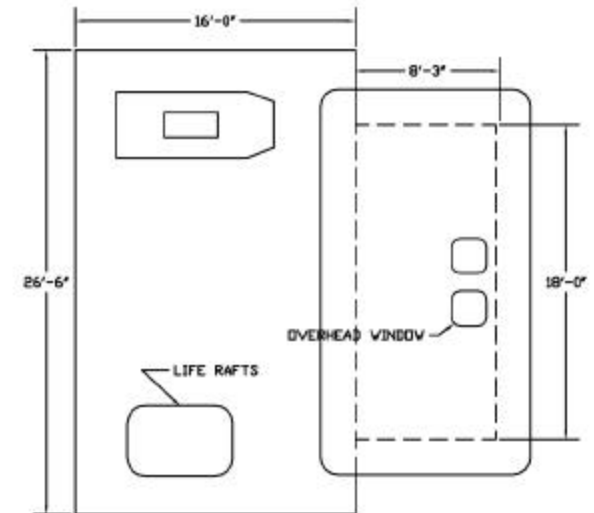

Liftboat Joni
Class 175

Quarters Arrangement

GENERAL ARRANGEMENT 01 LEVEL
SCALE 1/4" = 1'-0"

GENERAL ARRANGEMENT 02 LEVEL
SCALE 1/4" = 1'-0"

GENERAL ARRANGEMENT 03 LEVEL
SCALE 1/4" = 1'-0"